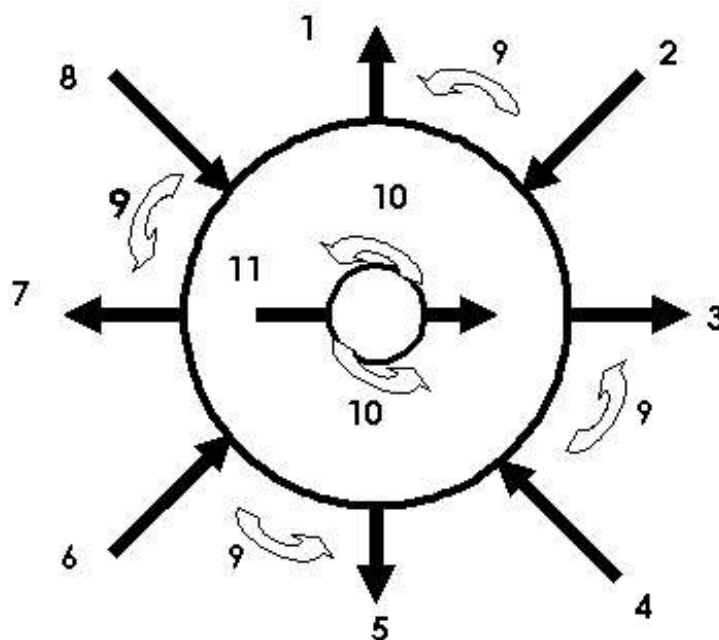

SIN – I – BA

TO BE DRAWN OVER THE ENTIRE BODY
THEN PUSH INTO THE THYMUS

Channeled 13 March 2005

This Symbol is representative of the self. The protection of the self and the cleansing light of Ra. Also the centering of Self and grounding of the All.

The breath of the Dragon infuses you with Light and Wisdom. The breath of the Dragon cleanses away all negativity and allows your Energy Field to be infused with much Light. The Crystal Light brings in many facets.

The lightness that one will feel is much to be desired.

You will be more aware of the Earth's changes. The vibration around you will protect you from much negativity that is being transmuted by Mother Gaia.

This symbol is one of the Teacher Symbols. This will be given to Peter to be passed onto mankind.

This will be drawn at the energy portal in Luxor where Ahknaten received the Light of Ra. The Dragon energy and the Energy of Ra are one and the same.

You are all dearly loved and honored by the Masters as you are all carrying the Light of Ra – the Dragon Energy.

Pen Gough