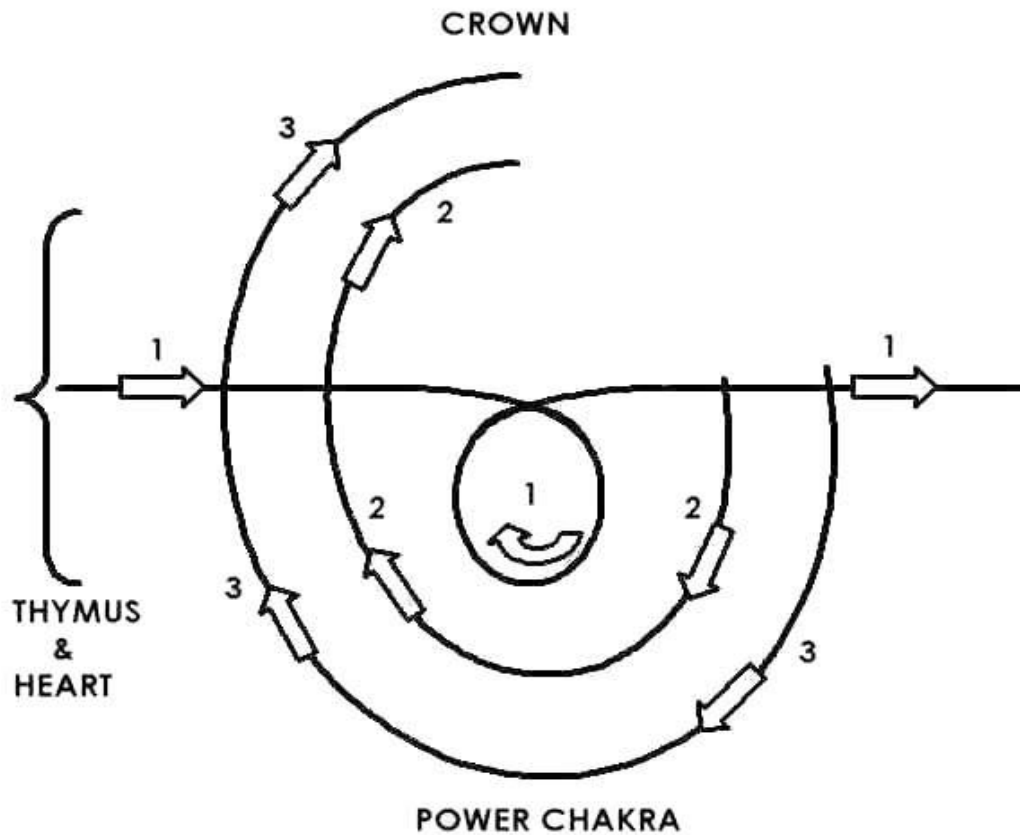

## THE ORDER OF THE PHARISEE

Drawn from the CROWN CHAKRA to the POWER CHAKRA

The Order of the Pharisee has been given as the Teacher Symbol. The ones of The Watchers have been gathered. The call has gone forth and they listen to the cry.

## THE INCLUSION

Drawn from the CROWN CHAKRA to the THROAT CHAKRA  
The PUSH is at the END (6) and it is a PUSH into the THIRD EYE

This symbol will activate the Pineal Gland and all will know their God Self.