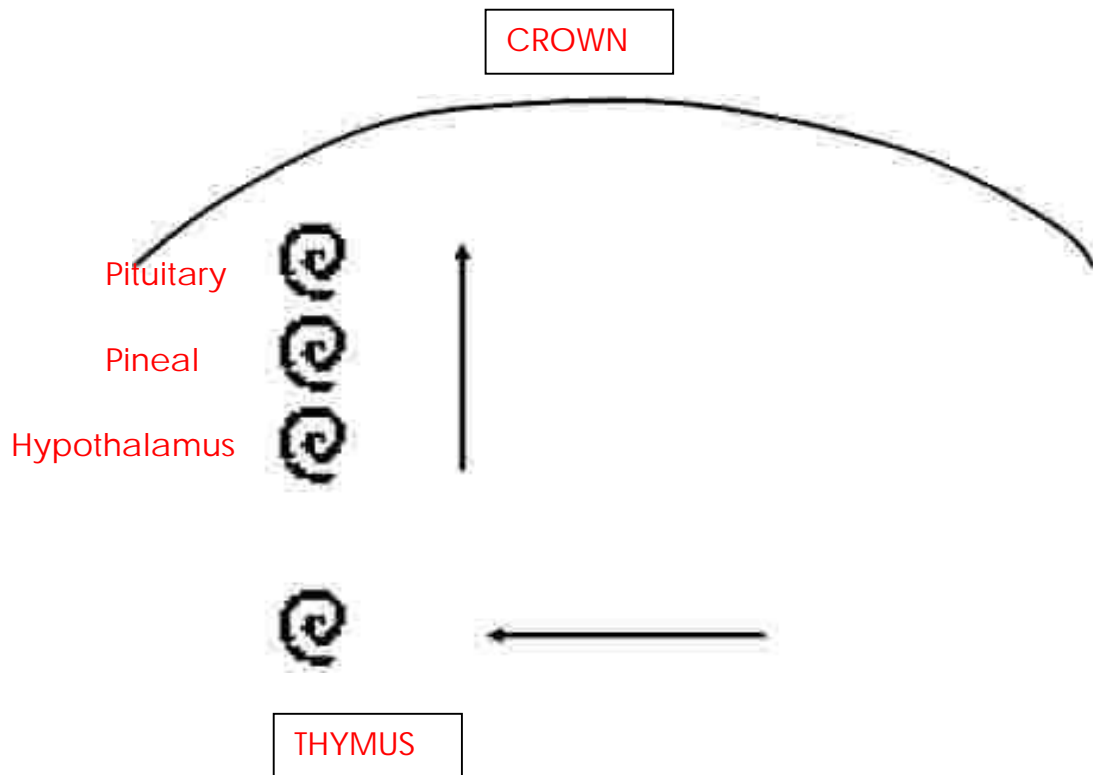

MEN TAT

(Awareness, Understanding, Expansion, Mastery)

This is the activation of parts of your crystal Light Body that you have not touched before. This will be activating the following glands:- Pineal, Pituitary, Hypothalamus and Thalamus.

This is the beginning. OM- MA- MI Do this with love and joy

Channelling 18th March, 2006

Dear One,

The sexual chakra is one that has been least understood. It is the one that most humans have blocked. This chakra is the key to creativity. This chakra is one that Ra-Sheeba will activate and bring to it's full potential. While it is known that the glands work with the Thymus not much is understood that all these glands work with the sexual chakra.

This is the first Chakra that gets activated when the Kundalini is rising to the crown chakra. The glands, Pituitary, Pineal and hypothalamus activate the Kundalini. When these have been activated the sexual chakra begins to spin which in turn infuses the other chakras with light and energy. Men Tat is a symbol to help activate this. You have experienced this and you know this to be correct. Do this symbol often and with love. When you wish to create your future use this symbol and allow the sexual chakra to open for the Kundalini to rise. Once it has risen verbalise your creation. You are dearly loved Pen Gough